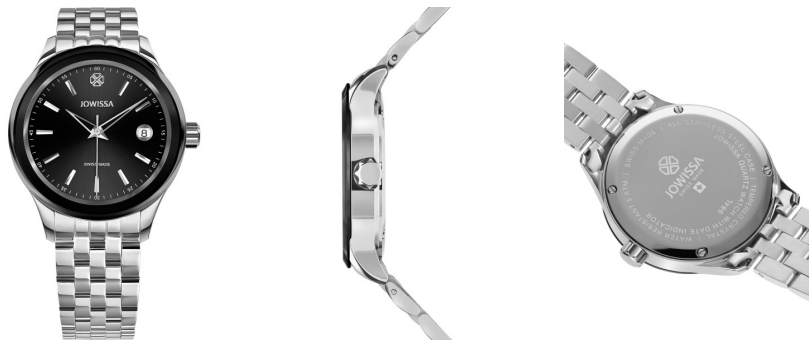

DIALANDO®

Jowissa ladies' watch J4.235.M Specifications

[BUY NOW](#)

This document contains all the specifications for the Jowissa Tiro J4.235.M ladies' watch. We at the **DIALANDO® watch store** offer a large selection of authentic watches from the best watch brands in the world.
<https://www.dialando.lu/>

PRODUCT INFORMATION

| | |
|------------------|-----------------------|
| EAN | 7640167276080 |
| Gender | Ladies / Men / Unisex |
| Warranty [years] | 2 |

PRODUCT EXECUTION

| | |
|---------------|------------------|
| Display Type | Analogue |
| Movement type | Quartz (Battery) |

MEASURES

| | |
|-----------------|----|
| Case width [mm] | 38 |
|-----------------|----|

MATERIAL & COLOUR

| | |
|--------------------|-----------------|
| Strap Material | Stainless steel |
| Strap Colour | Silver |
| Colour of the dial | Black |
| Glass | Mineral glass |

DETAILS

| | |
|-----------------|-----------------|
| Clasp | Butterfly clasp |
| Water resistant | 5 ATM |